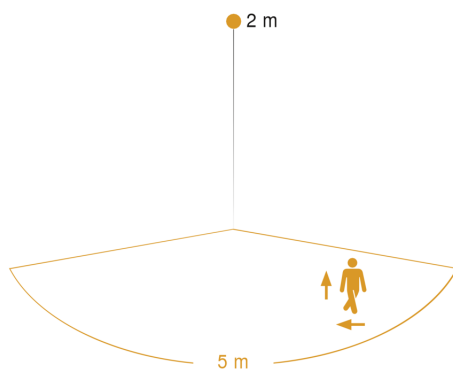

Dimensions (L x W x H)	134 x 110 x 110 mm
Mains power supply	220 – 240 V / 50 – 60 Hz
Mounting height max.	2,50 m
Sensor Technology	iHF (intelligent high-frequency technology)
Output	9,1 W
Interconnection	Yes
Slave mode/selectable	Yes
Colour temperature	3000 K
Colour Rendering Index CRI	= 82
With lamp	Yes, STEINEL LED system
Lamp	LED cannot be replaced
LED life expectancy (max. °C)	50000 h
LED life expectancy (25 °C)	> 60000 h
Base	without
LED cooling system	Passive Thermo Control
With motion detector	Yes
Detection angle	160 °
Angle of aperture	160 °
Capability of masking out individual segments	Yes
Electronic scalability	Yes
Mechanical scalability	Yes
Reach, detail	Detection zone adjustable on 2 axes

Photo-cell controller	Yes
Twilight setting	2 – 2000 lx
Time setting	5 s – 60 Min.
Basic light level function	Yes
Basic light level function time	10/30 min, all night
Main light adjustable	10 - 100 %
Functions	Motions sensor, Selecting programmed lighting scenarios, Lighting scenario, Night economy mode
Soft light start	Yes
Continuous light	selectable, 4h
Impact resistance	IK03
IP-rating	IP44
Protection class	II
Ambient temperature	-20 – 40 °C
Housing material	Plastic
Cover material	Plastic, opal
Manufacturer's Warranty	3 years
includes sheet of self-adhesive numbers	No
Settings via	Bluetooth, App, Smartphone
With remote control	No
Version	Anthracite
PU1, EAN	4007841055530

Detection Zone