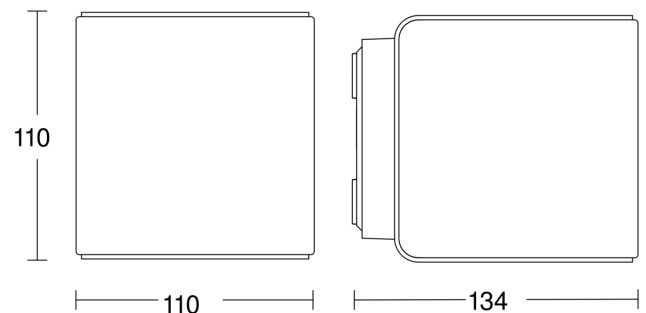

## Technical specifications

Dimensions (L x W x H)	134 x 110 x 110 mm
Mains power supply	220 – 240 V / 50 – 60 Hz
Mounting height max.	2,50 m
Sensor Technology	iHF (intelligent high-frequency technology)
Output	9,1 W
Interconnection	Yes
Slave mode/selectable	Yes
Colour temperature	3000 K
Colour Rendering Index CRI	= 82
With lamp	Yes, STEINEL LED system
Lamp	LED cannot be replaced
LED life expectancy (max. °C)	50000 h
LED life expectancy (25 °C)	> 60000 h
Base	without
LED cooling system	Passive Thermo Control
With motion detector	Yes
Detection angle	160 °
Angle of aperture	160 °
Capability of masking out individual segments	Yes
Electronic scalability	Yes
Mechanical scalability	Yes
Reach, detail	Detection zone adjustable on 2 axes

## Dimension Drawing