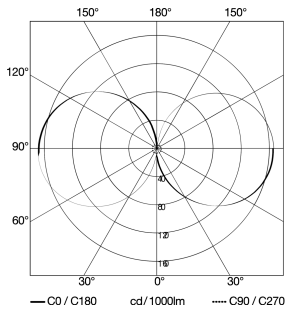

L 840 SC

Anthracite

EAN 4007841 055530

Article number 055530

Light Distribution Curve