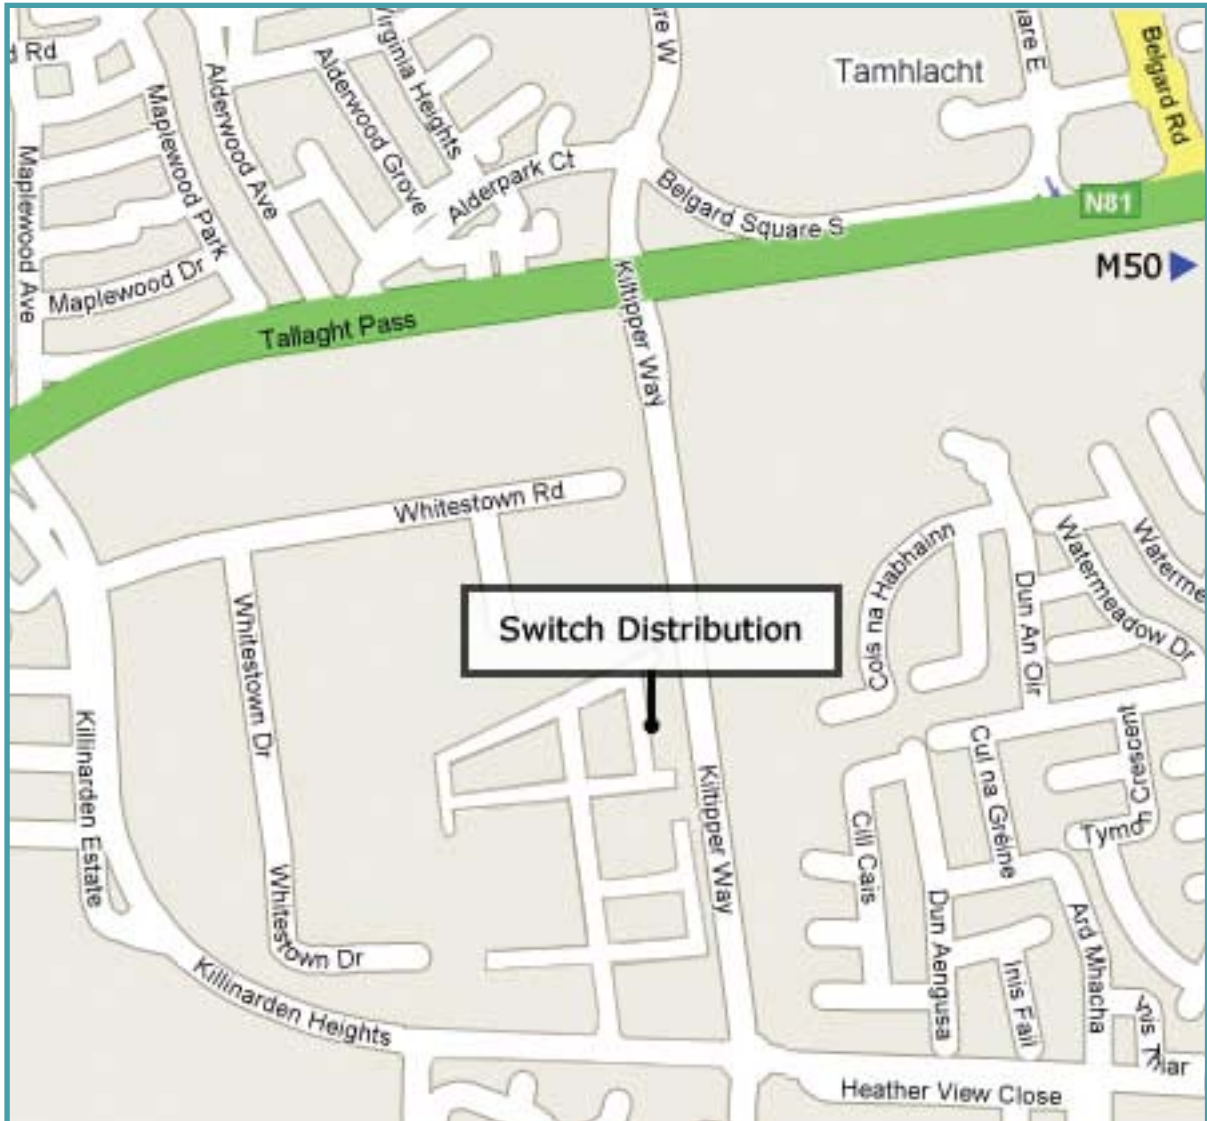

SWITCH

DISTRIBUTION

Switch Distribution

Unit A7, South City Business Centre,
Whitestown Way
Dublin 24

P: +353 1 452 4182 | F: +353 1 452 4382

E: info@switch.ie | W: www.switch.ie